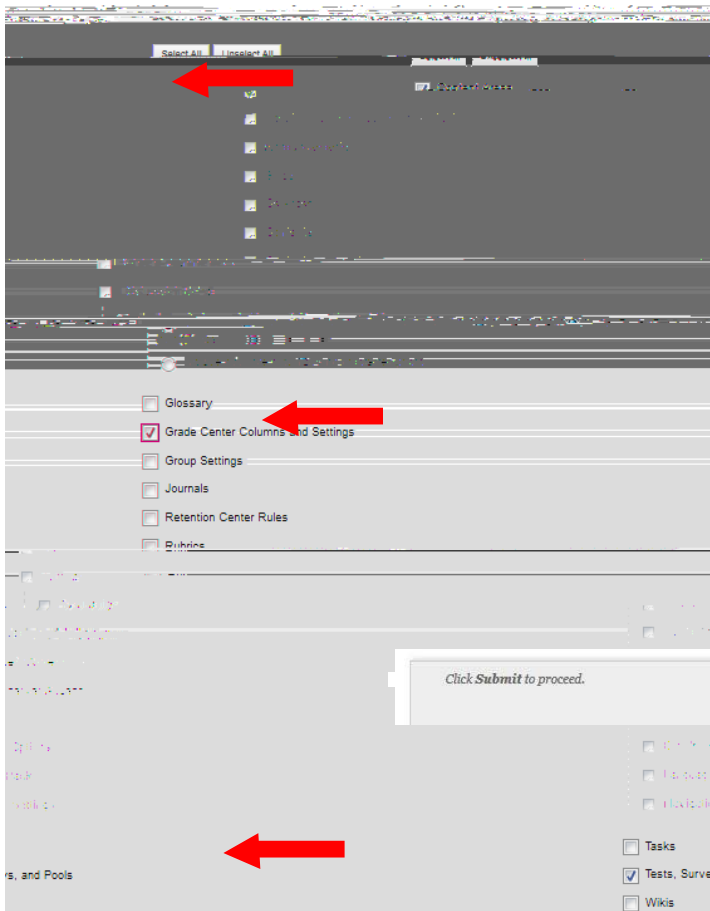

SELECT COURSE MATERIALS

System Admins 

Import: AI2019TCM1903-test [b... 12:15 PM

Microsoft Word - AI2019TCM1903-test [b... (1).docx
Microsoft Word - AI2019TCM1903-test [b... (1).docx

Content Collection >

CM1903 -102
Communications
Electrical - Fa
Announcements
Professor Info
Course Content
Assignments
Email
My Grades